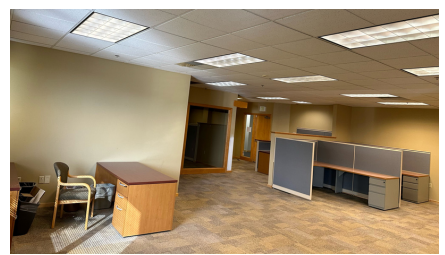

5315 WALL STREET | SUITE 280

SUITE DETAILS

- Furnished Office Space
- 3 Executive Offices
- Reception Area
- Kitchen/Breakroom

2,358 SQUARE FEET AVAILABLE

NOTES
