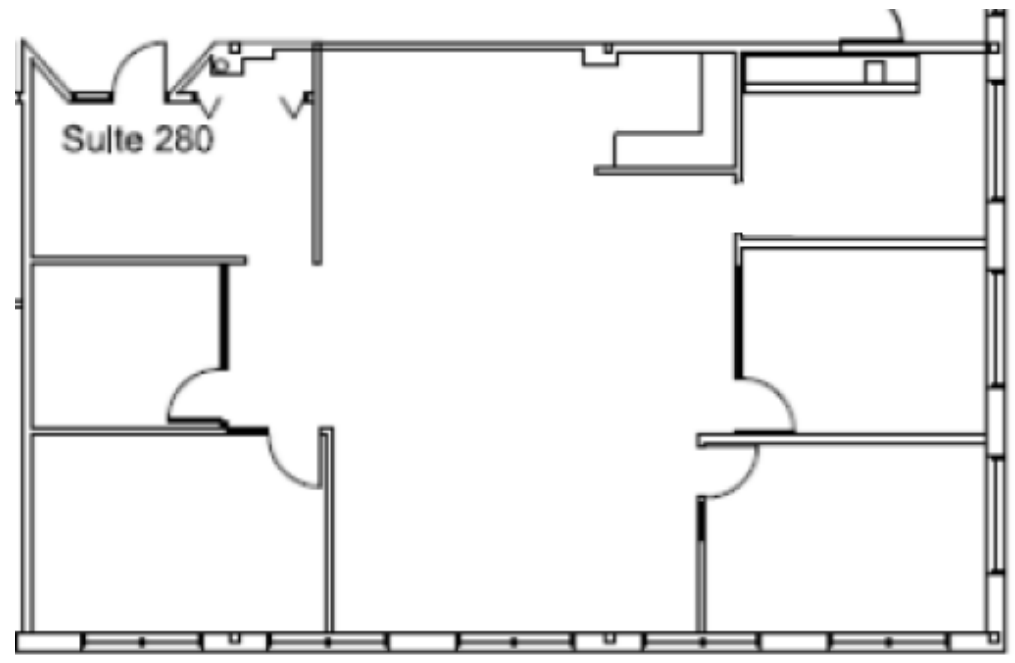

5315 WALL STREET | SUITE 280

SUITE DETAILS

- Furnished Office Space
- 3 Executive Offices
- Reception Area
- Kitchen/Breakroom

2,358 SQUARE FEET AVAILABLE

NOTES
