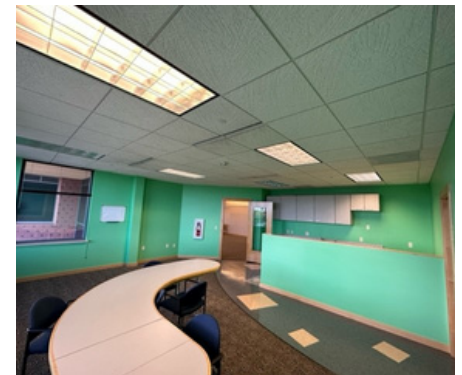

2810 CROSSROADS DRIVE | SUITE 4800

4,594 SQUARE FEET AVAILABLE

SUITE DETAILS

- 8 Executive Offices
- Kitchenette and Breakroom
- Large Bull Pen/Training Area
- Floor to Ceiling Windows
- Modern Finishes
- Building Signage