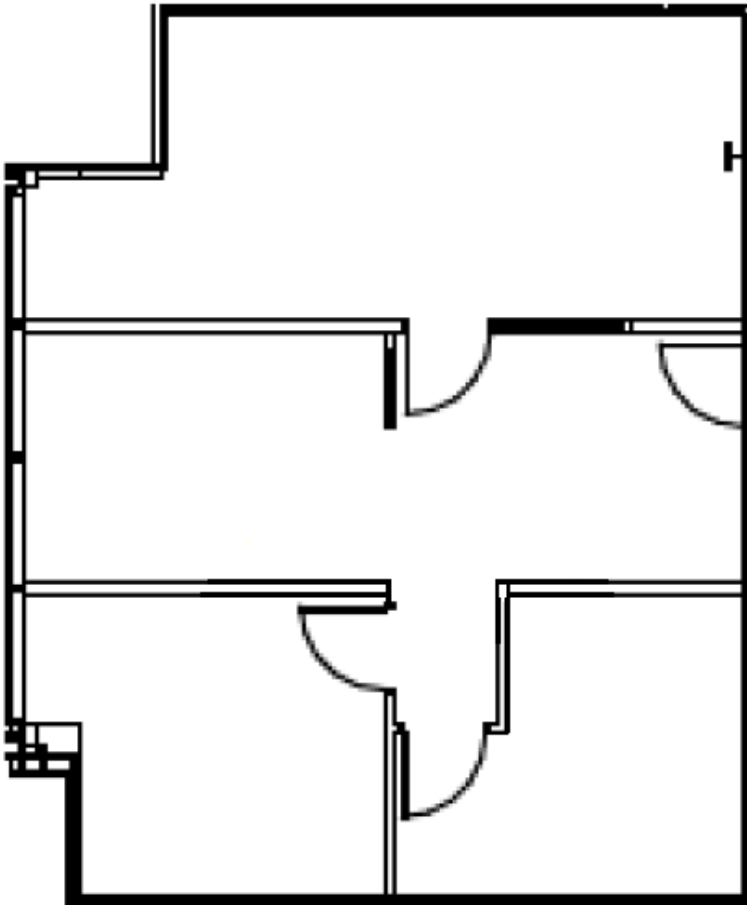

2810 CROSSROADS DRIVE | SUITE 2300

893 SQUARE FEET AVAILABLE

SUITE DETAILS

- 2 Executive Offices
- One Large Conference Room
- Mailroom
- Tons of Natural Light

NOTES
