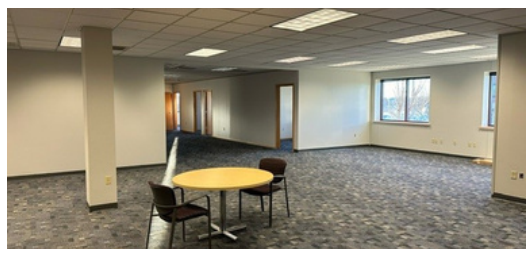

2801 CROSSROADS DRIVE | SUITE 1400

4,254 SQUARE FEET AVAILABLE

SUITE DETAILS

- 8 Executive Offices
- First Floor Entrance
- Ample Natural Light
- New Carpet
- New Paint

NOTES
