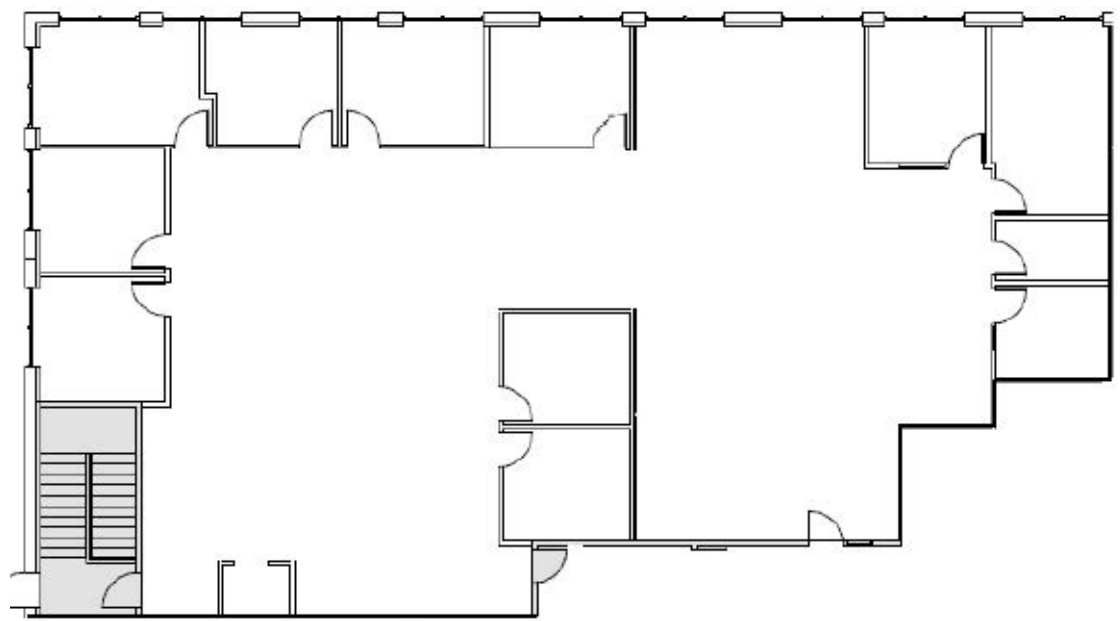

2801 CROSSROADS DRIVE | SUITE 1400

4,254 SQUARE FEET AVAILABLE

SUITE DETAILS

- 8 Executive Offices
- First Floor Entrance
- Ample Natural Light
- New Carpet
- New Paint

NOTES
