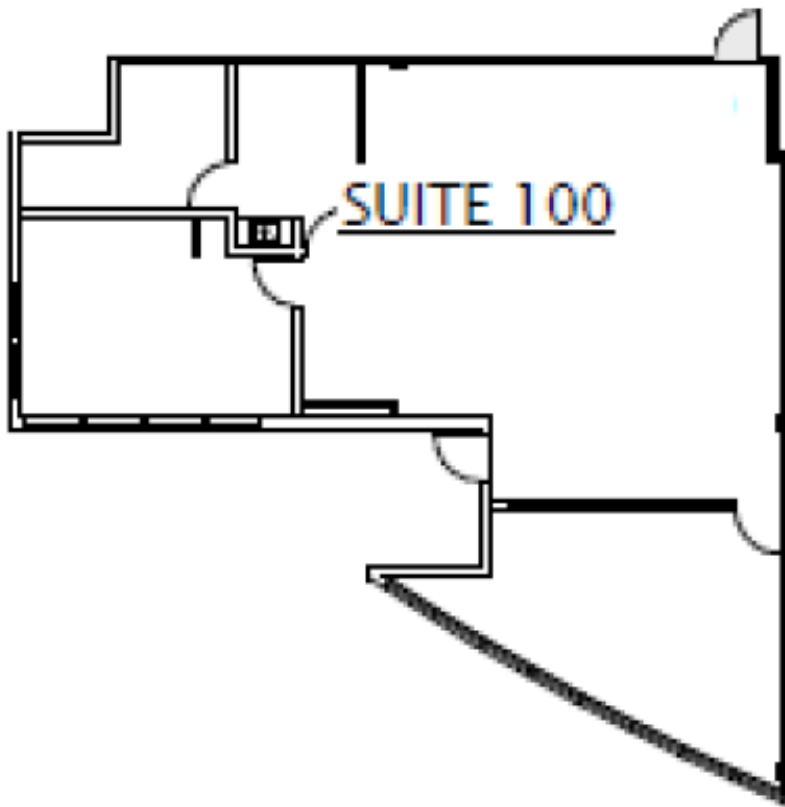

# 2601 CROSSROADS DRIVE | SUITE 100

1,894 SQUARE FEET AVAILABLE

## SUITE DETAILS

- One Executive Office
- In-suite Conference Room
- Small In-Suite Storage
- Ample Light
- Personal Suite Entrance

NOTES

---

---

---

---

---