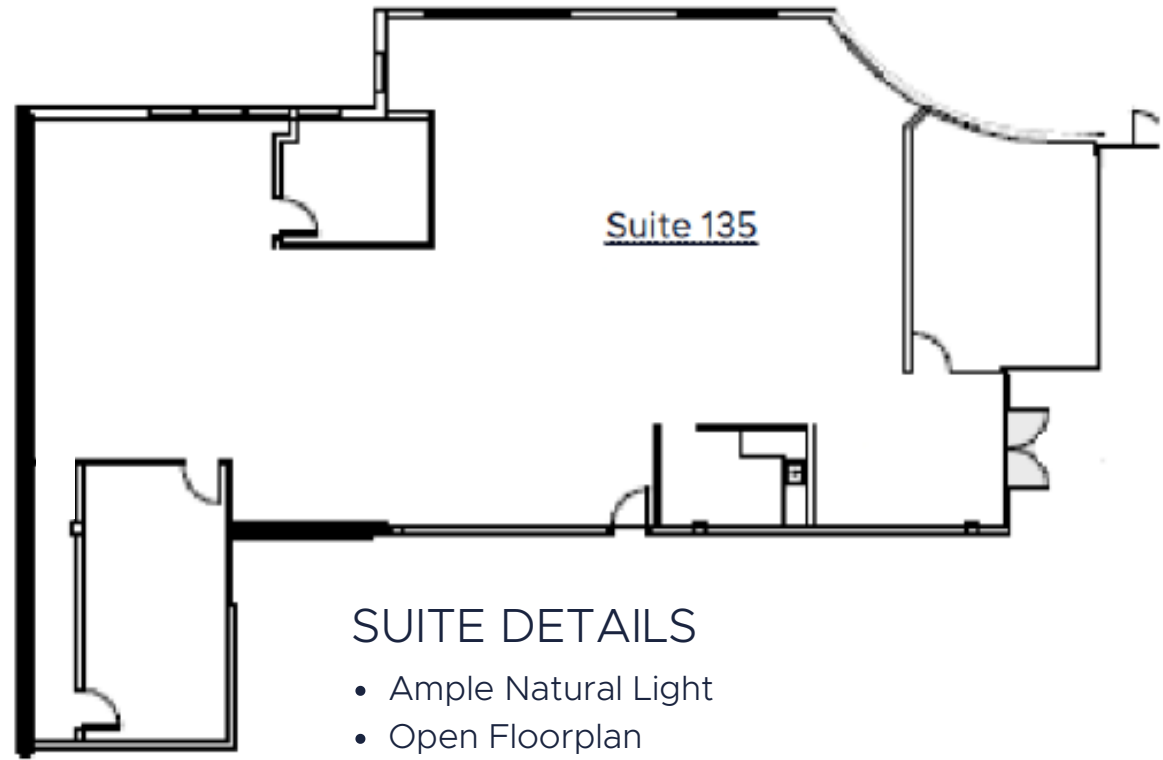

2601 CROSSROADS DR | SUITE 135

4,370 SQUARE FEET AVAILABLE

SUITE DETAILS

- Ample Natural Light
- Open Floorplan

NOTES
