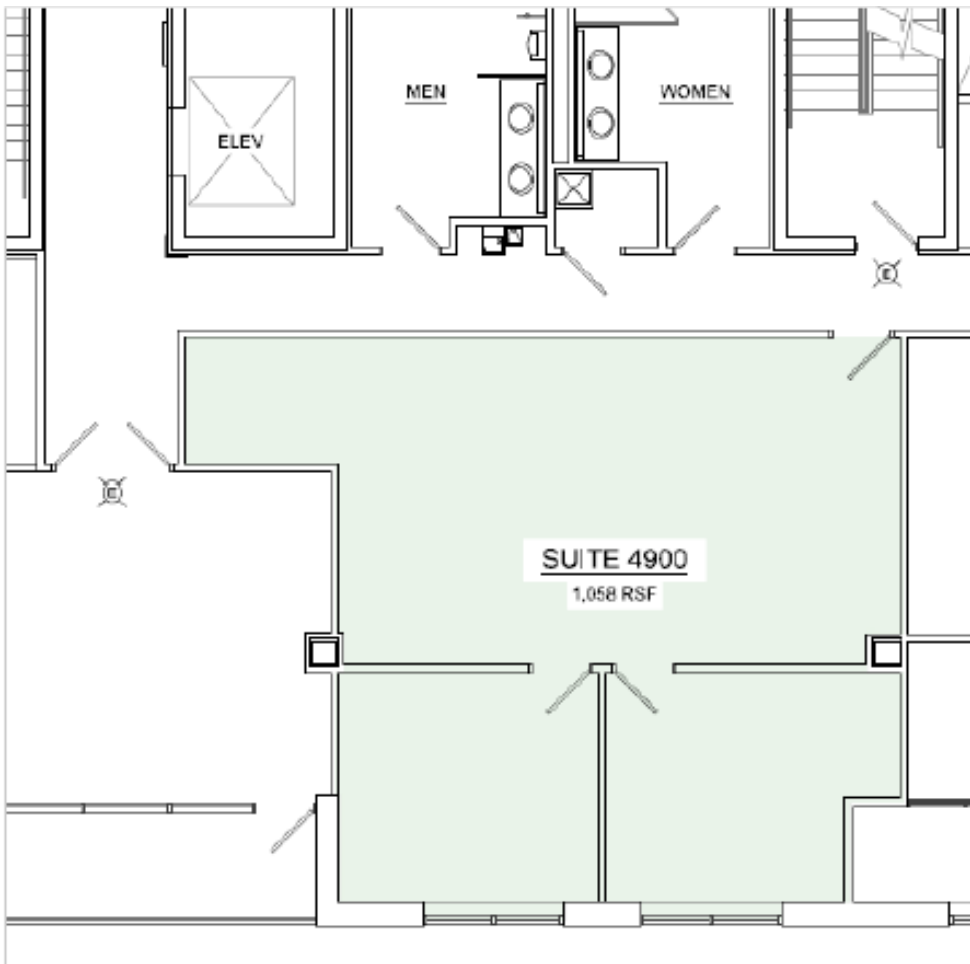

# 2310 CROSSROADS DRIVE | SUITE 4900

1,058 SQUARE FEET AVAILABLE

## SUITE DETAILS

- Open Ceiling
- Open Floorplan
- Sprawling Views of Madison's East Side
- New Carpet

NOTES

---

---

---

---