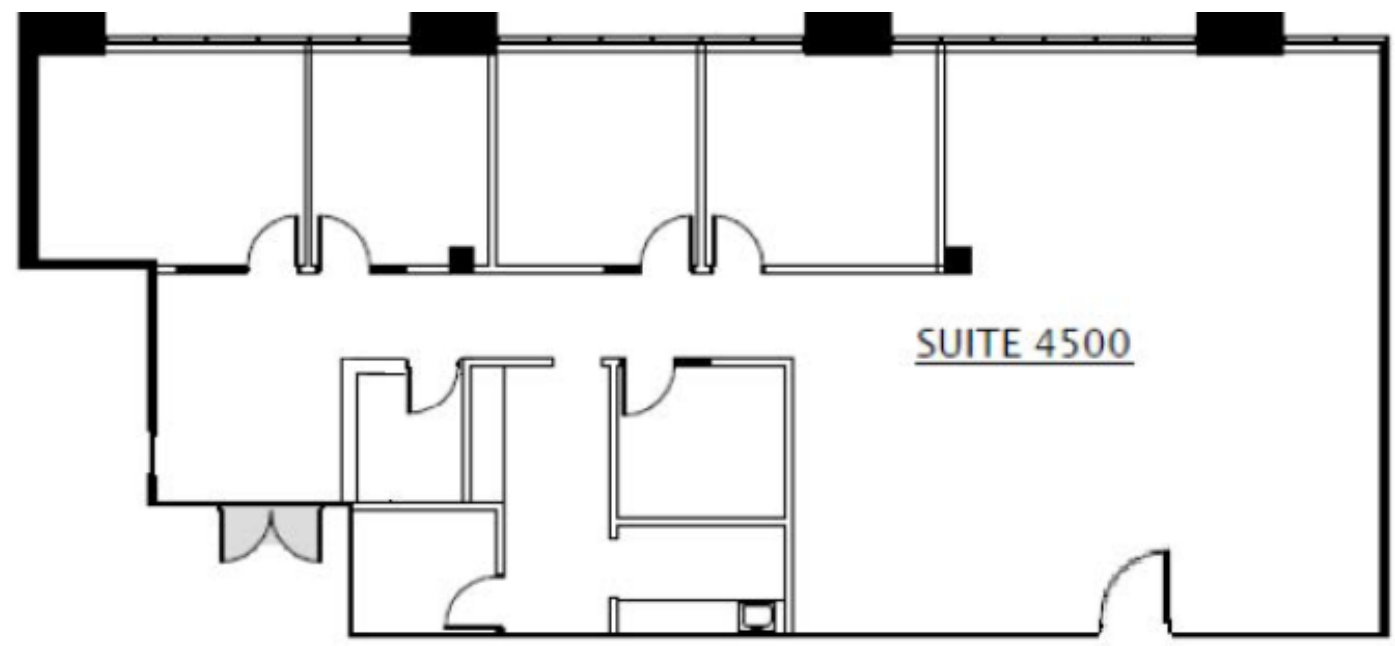

# 2310 CROSSROADS DRIVE | SUITE 4500

3,082 SQUARE FEET AVAILABLE

## SUITE DETAILS

- 3 Executive Offices
- Conference Room
- Small Kitchenette
- Mailroom
- Server Room
- Reception Area
- Large Open Area
- Double Door Glass Entrance

NOTES

---

---

---