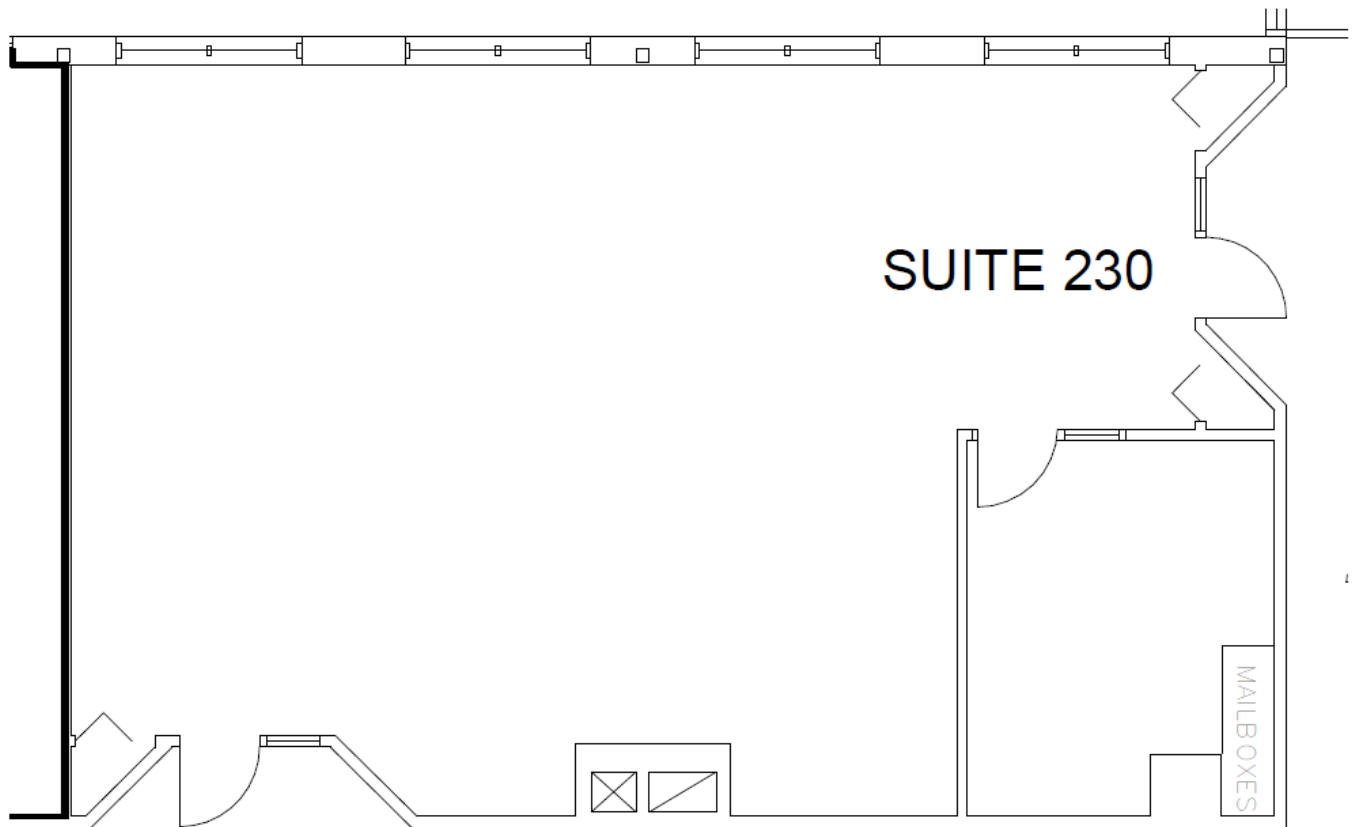

## 5315 WALL STREET | SUITE 230

1,502 SQUARE FEET | AVAILABLE

### NOTES

Open office concept with one office. Located directly off of the lobby.