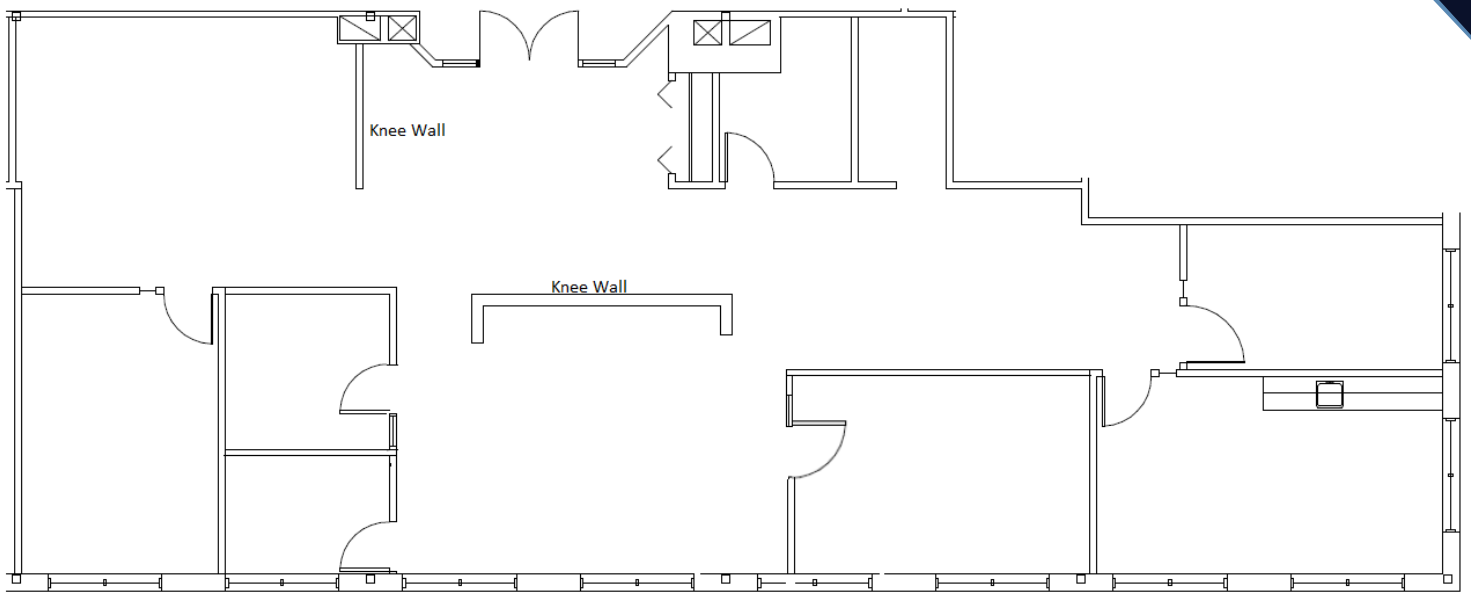

5315 WALL STREET | SUITE 220

3,096 SQUARE FEET | AVAILABLE

NOTES

Four offices, a conference room, kitchen, server room, spacious area for a marketing center, gorgeous lighting.