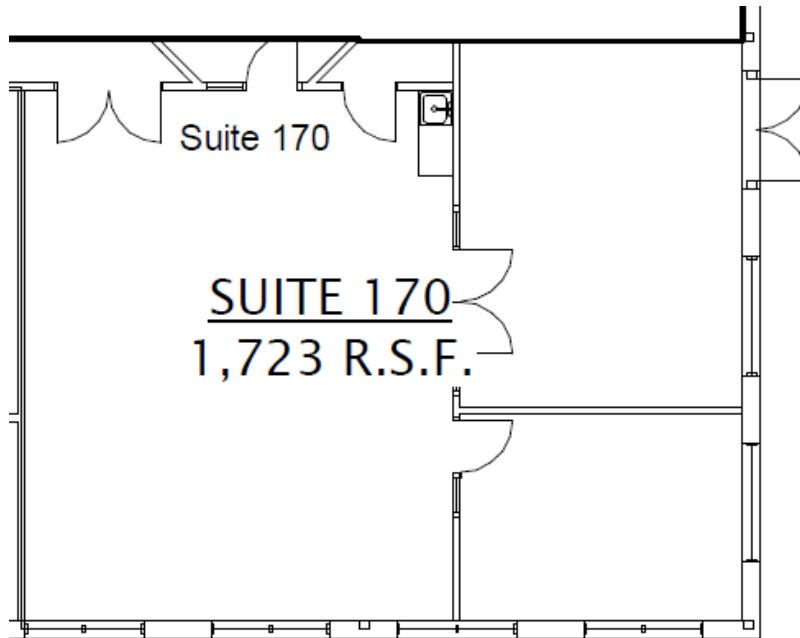

5315 Wall Street | SUITE 170

1,723 SQUARE FEET | AVAILABLE

NOTES

This end unit is perfect for a business has a lot of shipping and delivery needs needs.

End Unit
Double Door Loading Area
Large Office
Kitchenette