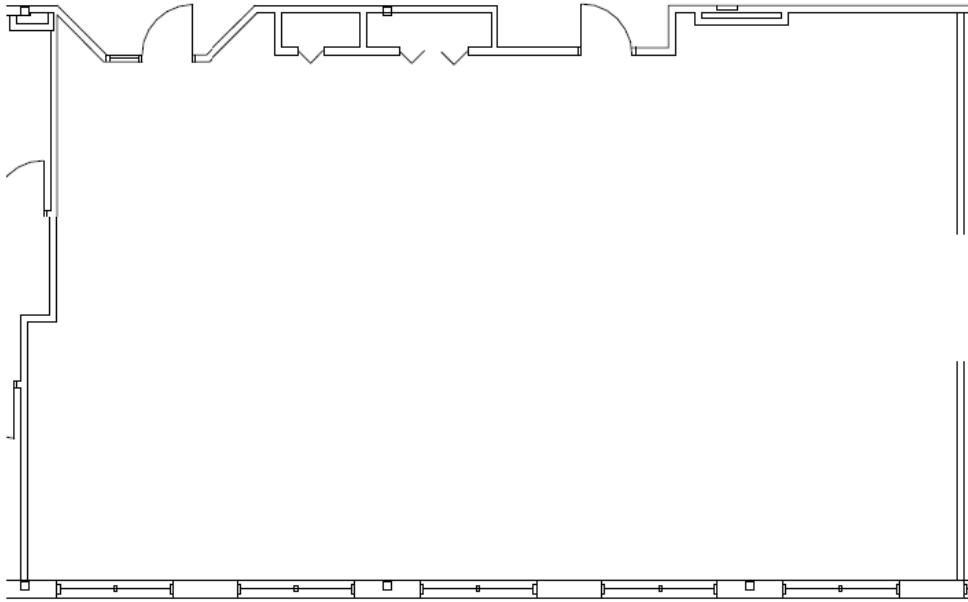

## 5315 WALL STREET | SUITE 130

2,238 SQUARE FEET | AVAILABLE

### NOTES

---

Spacious and ready to be configured to suit your needs.