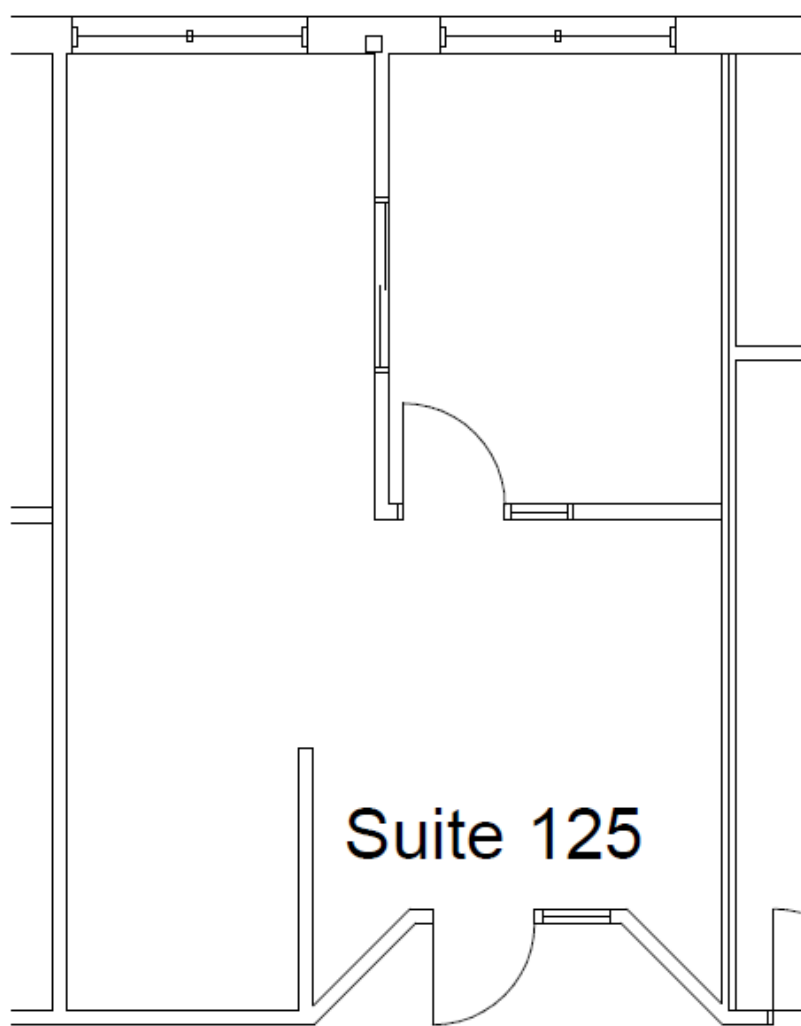

5315 WALL STREET | SUITE 125

669 SQUARE FEET | AVAILABLE

NOTES

One office suite with cubicle area, and data closet