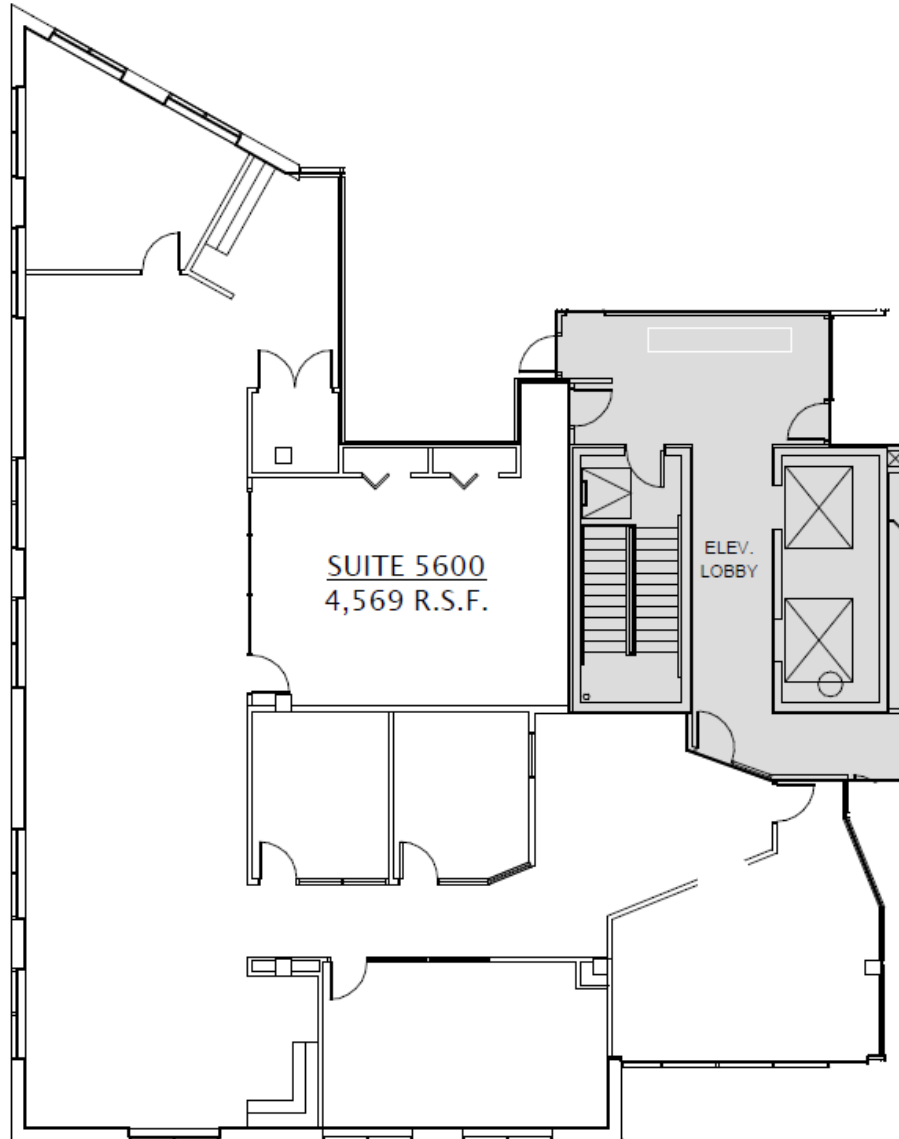

2310 CROSSROADS DRIVE | SUITE 5600

4,569 SQUARE FEET | AVAILABLE

NOTES

Top floor space, beautiful conference room, collaboration rooms, kitchen, one large exterior office and two interior offices.