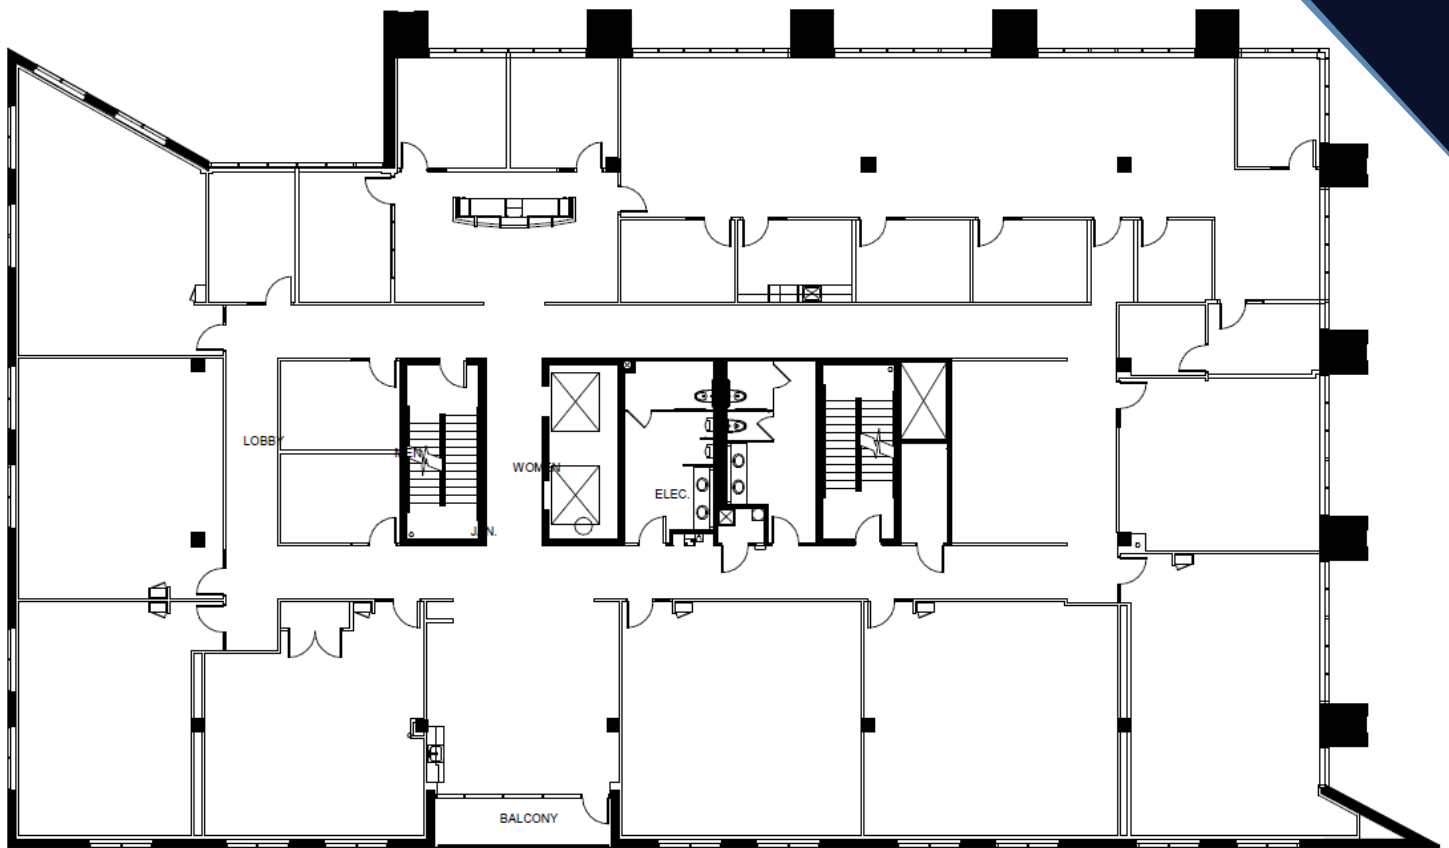

## 2310 CROSSROADS DRIVE | SUITE 3000

13,538 SQUARE FEET | AVAILABLE

### NOTES

Full floor - mainly classrooms on the perimeter, and 9 interior offices.