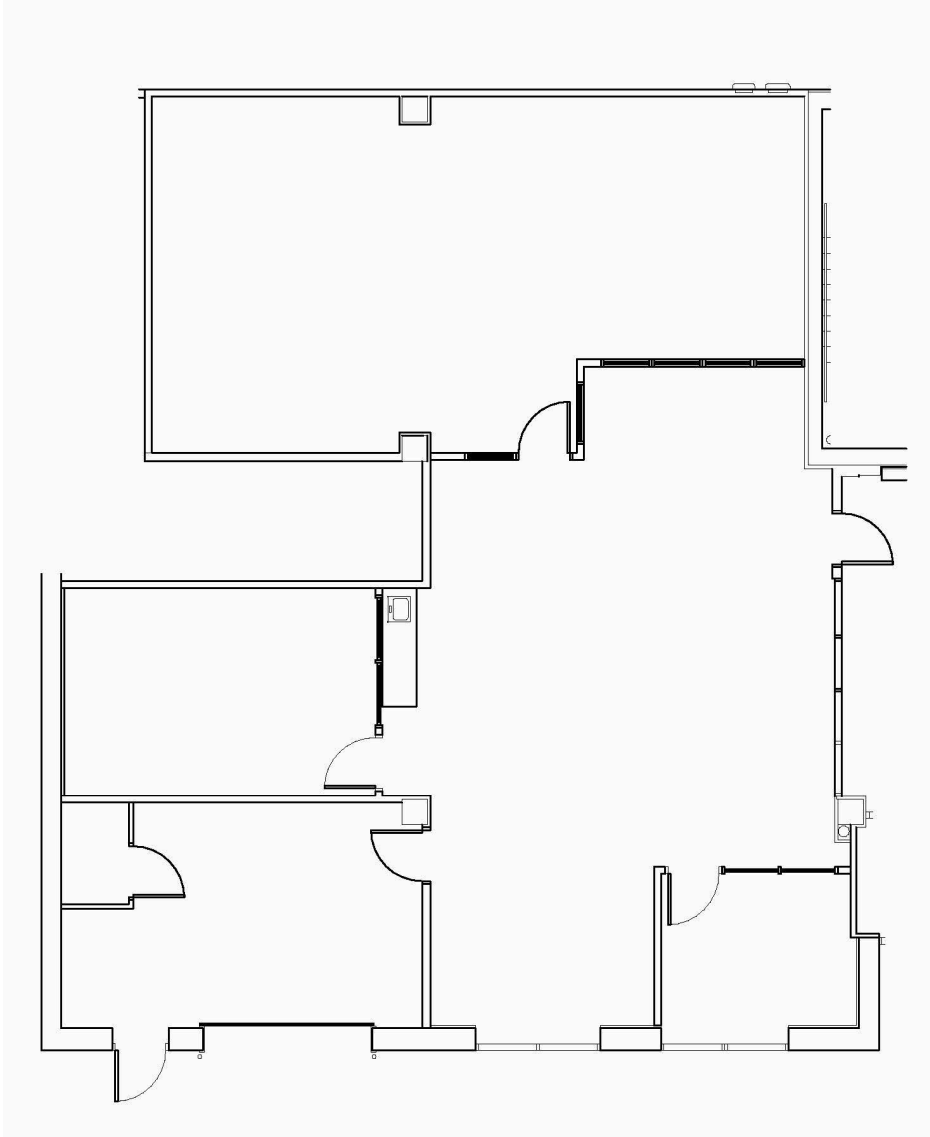

2310 CROSSROADS DRIVE | SUITE 1800

2,546 SQUARE FEET | AVAILABLE

NOTES

Drive in door, 1 office, conference room, kitchen and open area.